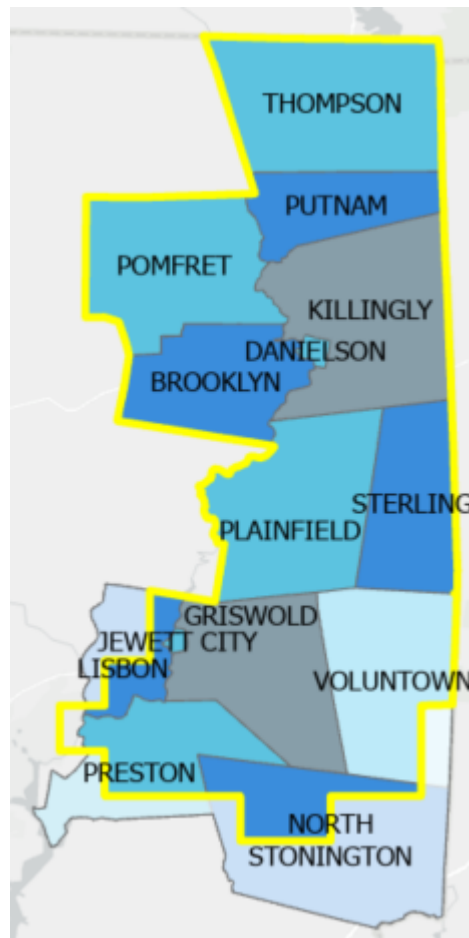

## DO YOU KNOW YOUR FLOOD RISK?

FIND OUT MORE!

Join FEMA, State and Local officials for an opportunity to view the updated flood maps for the Quinebaug Watershed Floodplain Mapping Study

For residents of\*:

- Brooklyn
- Danielson
- Griswold
- Jewett City
- Killingly
- Lisbon
- North Stonington
- Plainfield
- Pomfret
- Preston
- Putnam
- Sterling
- Thompson
- Voluntown

\*Note that for some towns only part of the town has updated maps. Please see the yellow line in map at right for study area boundary.